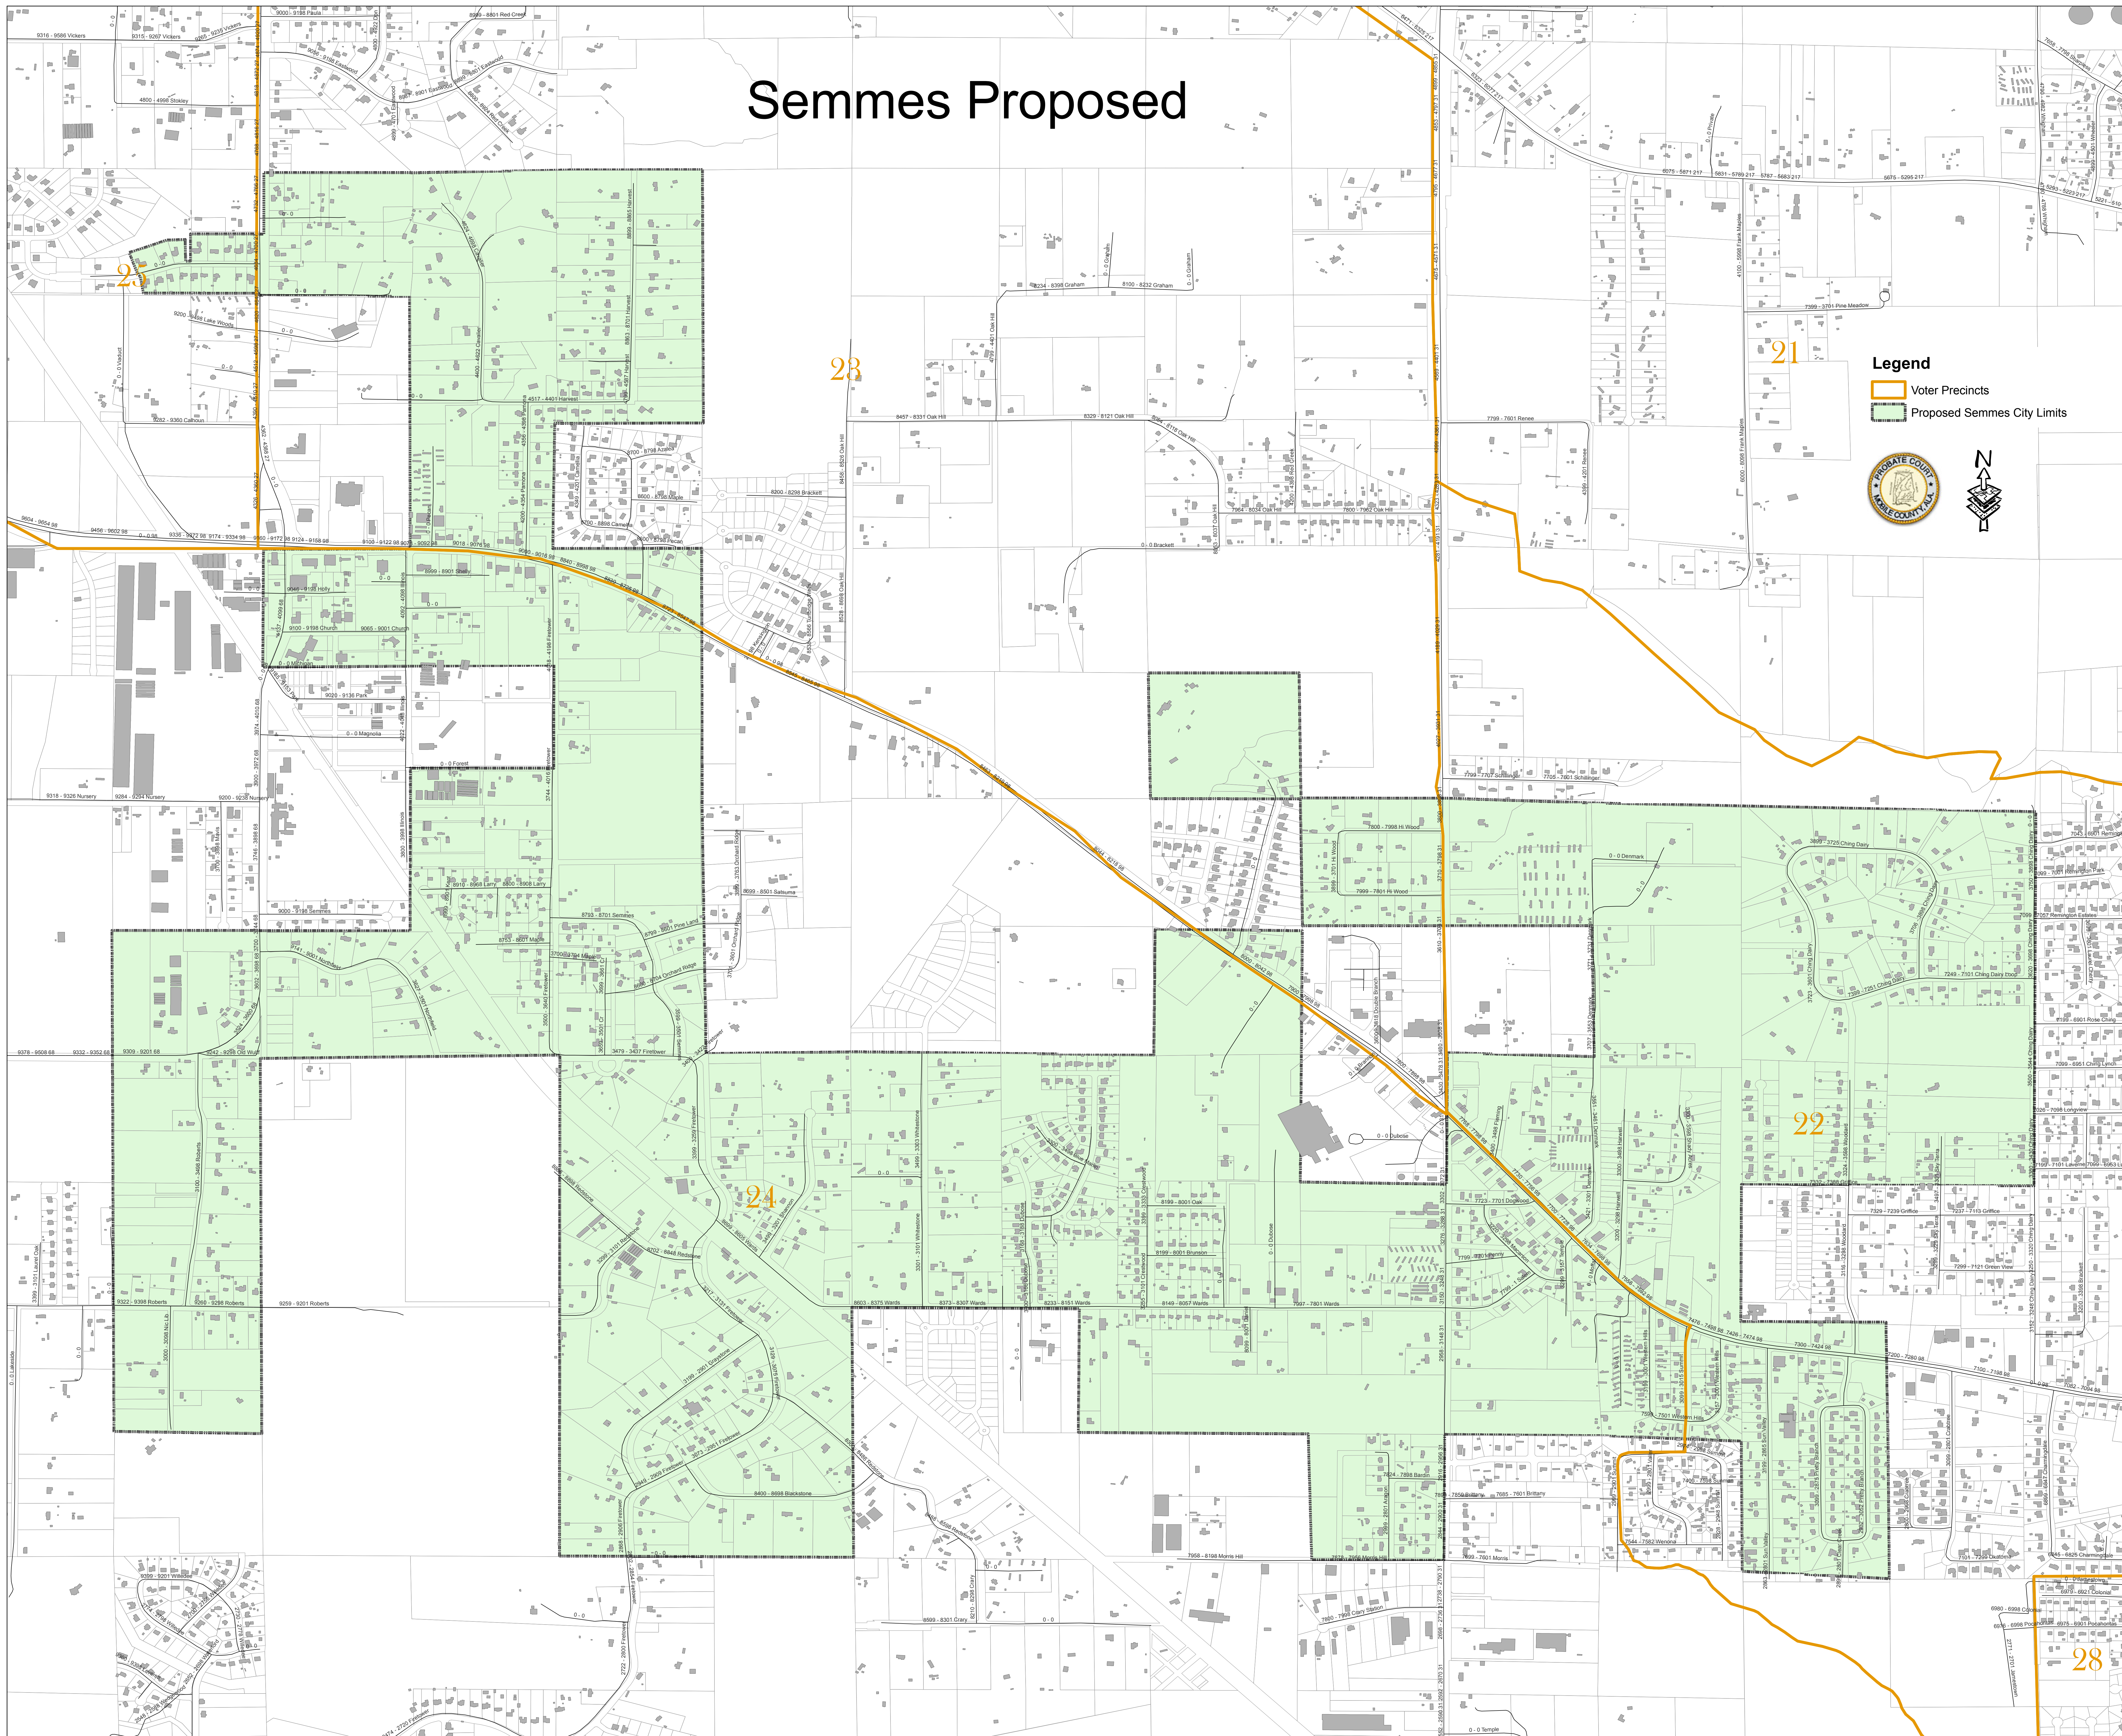

Semmes Proposed

Legend
Voter Precincts
Proposed Semmes City Limits

23

21

22

24

28